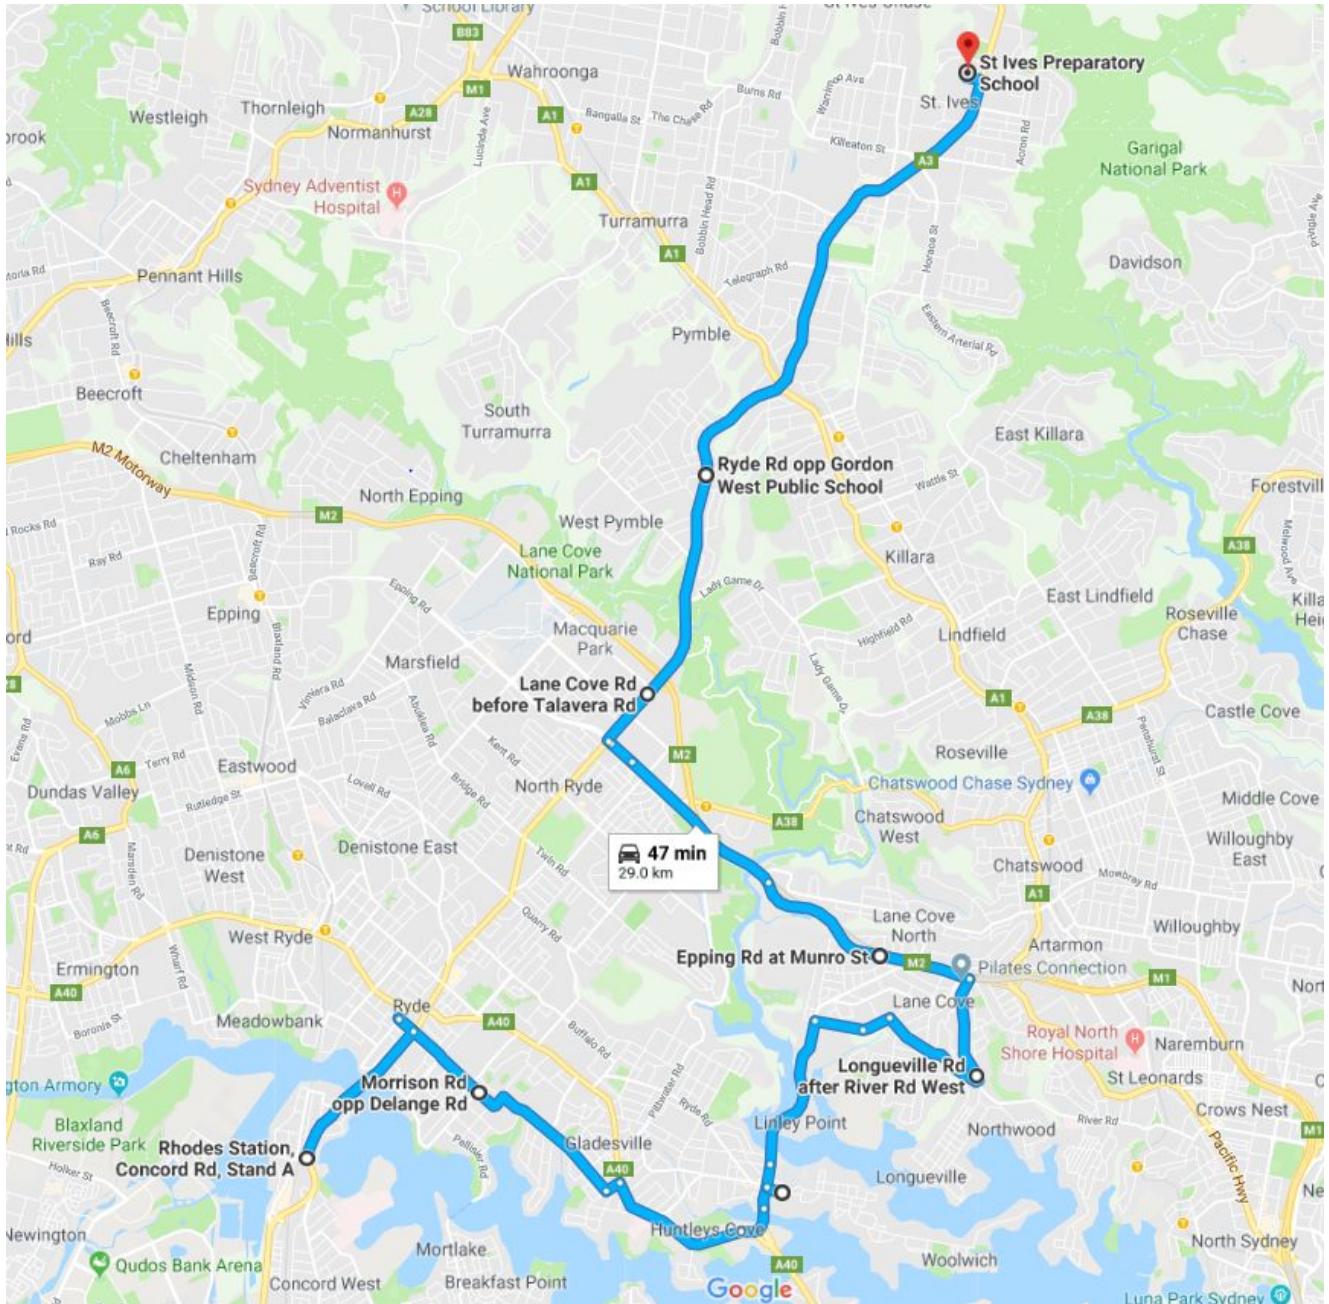

St Ives Prep Bus Service to Lane Cove, Hunters Hill & Concord

From 2019, The Hunters Hill Bus Committee will run and operate a parent funded user pays school bus service to St Ives Prep from Concord via Putney, Hunters Hill, Lane Cove and Macquarie Park through to the School. Below is the timetable and route information. The bus is a dedicated Sydney Grammar School St Ives bus that is air conditioned and seat belted. The driver is experienced at ensuring the boys know the rules of the bus (seat belt on) and where they are to alight and board the bus.

Bookings can be made by purchasing a Term Pass that entitles your son a guaranteed seat on each bus journey throughout the term without having to book and reserve a seat. The cost of the Term Pass is \$86/week pro rata for each child paid in a lump sum at the beginning of the term. Alternately, you can purchase a 10 Pack of tickets for \$120 and the driver will clip your son's pass for each journey. Bookings can be made via the following link: <https://goo.gl/forms/fPmrwexR7jhwJeHb2>

Sydney Grammar Bus Service				
- Concord / Hunters Hill / Lane Cove Bus Timetable				
Stop	Bus Stop Location	AM Time	PM Time	Late PM (Mon & Tues only)
Concord	Rhodes Station, Concord Rd, Stand A (PM - Stand B opp)	6.55am	4.10pm	5.40pm
Putney	Morrison Rd near Delange Street	7.07am	3.58pm	5.28pm
Hunters Hill	Church Street near Heberton	7.15am	3.50pm	5.20pm
Lane Cove	Longueville Rd near River Rd West	7.24am	3.40pm	5.10pm
Lane Cove North	Epping Rd at Munro (PM near Tantallon)	7.33am	3.35pm	5.05pm
Macquarie Park	Lane Cove Rd near Talavera Rd	7.43am	3.25pm	4.55pm
West Pymble	Ryde Rd at Shaddock Ave (PM after Kiparra St)	7.48am	3.22pm	4.52pm
Sydney Grammar St Ives	Ayres Road Turning Circle	8.05am	3.05pm	4.35pm

Morning Route

Afternoon Route